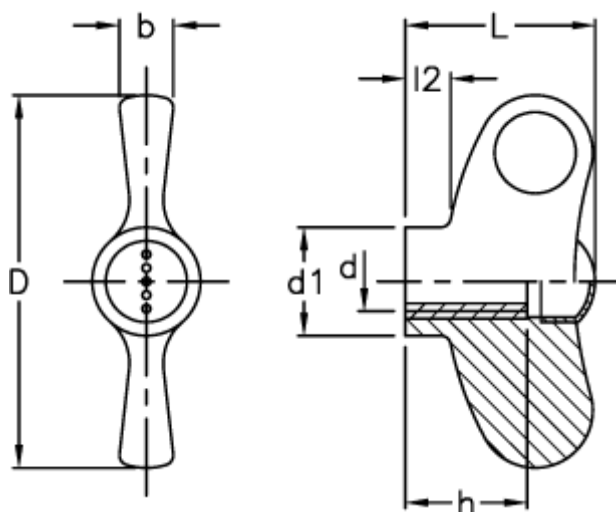

Article number: 23052232363

Description: E+G Wing nut
EWN.55 B-M6-C3, grey cap

Measures

b	= 8
D	= 55
d1	= 16.0
d 6H	= M6
h	= 18
L	= 28
l2	= 6.5